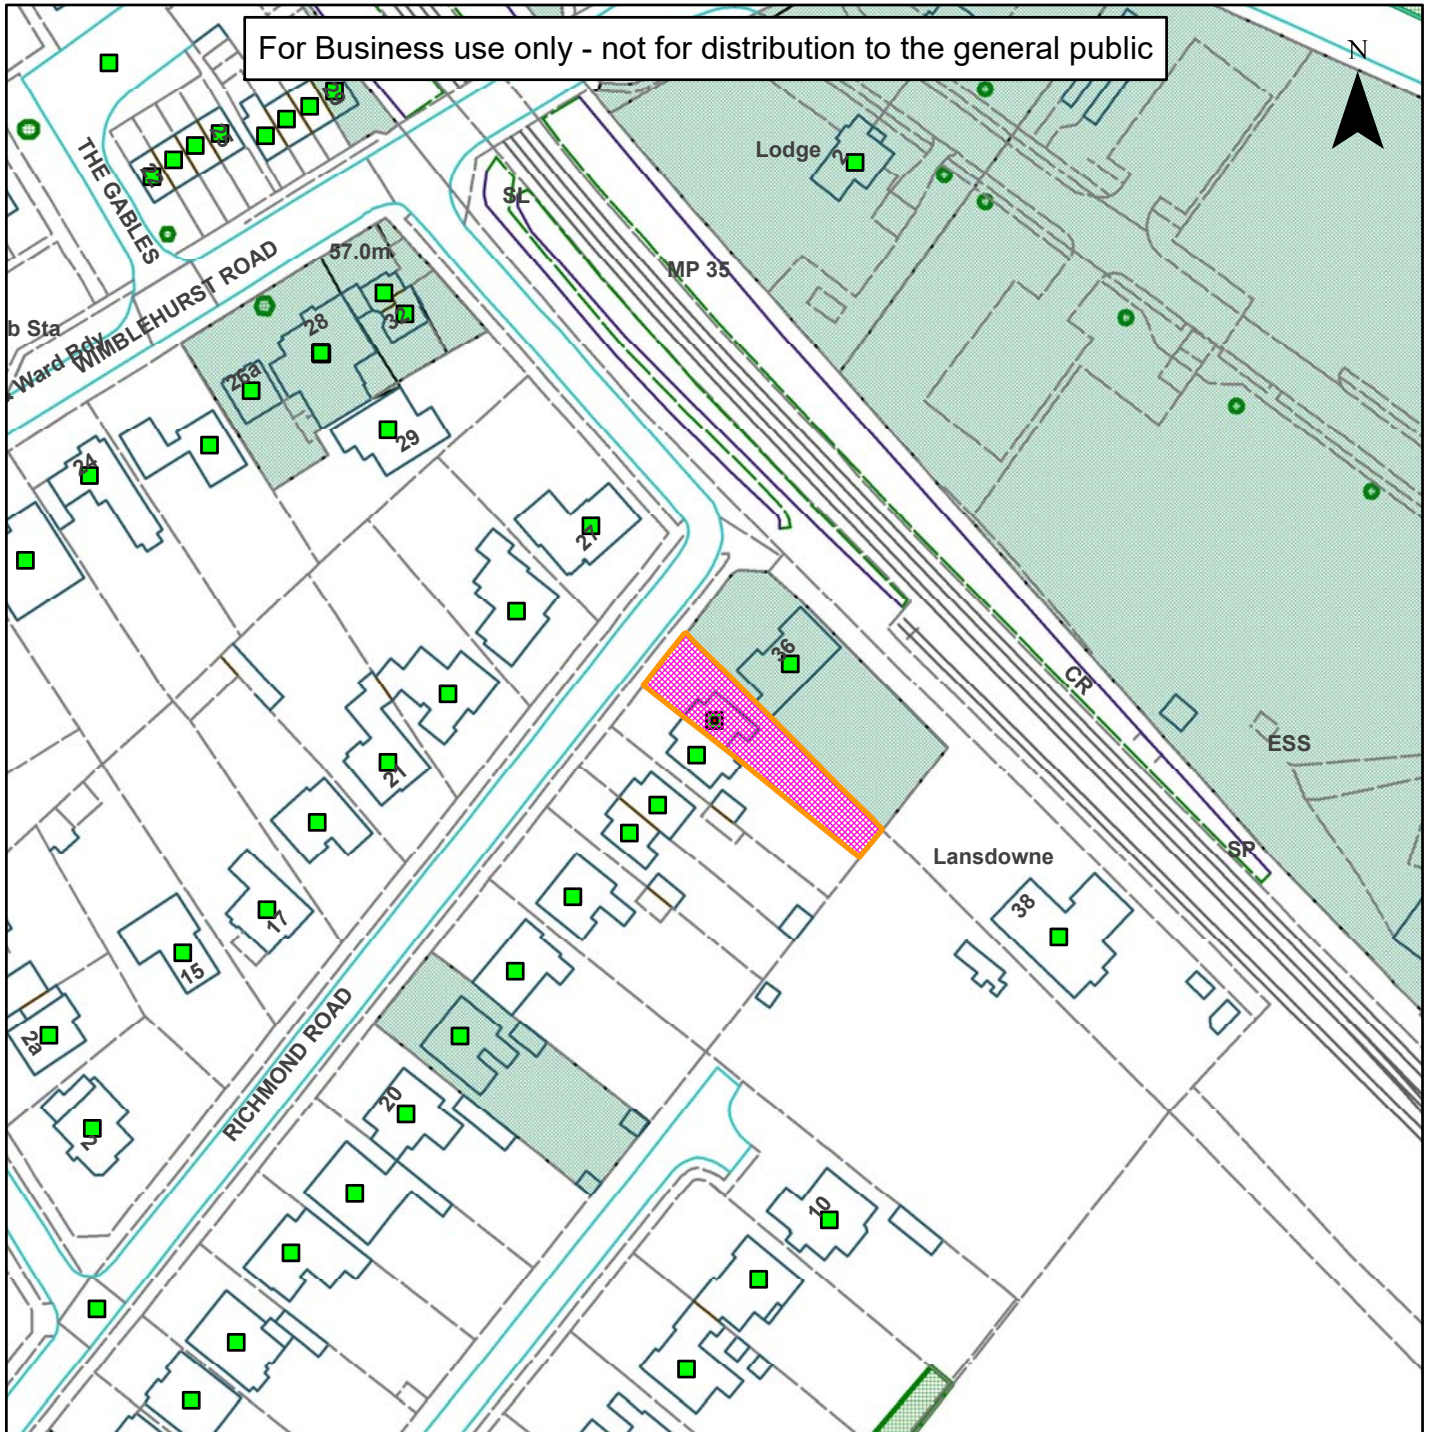

Not Set

For Business use only - not for distribution to the general public

Scale: 1:1,250

Reproduced from the Ordnance Survey map with permission of the Controller of Her Majesty's Stationery Office © Crown Copyright 2012.

Unauthorised reproduction infringes Crown Copyright and may lead to prosecution or civil proceedings.

Organisation	Horsham District Council
Department	
Comments	Not Set
Date	22/02/2018
MSA Number	100023865